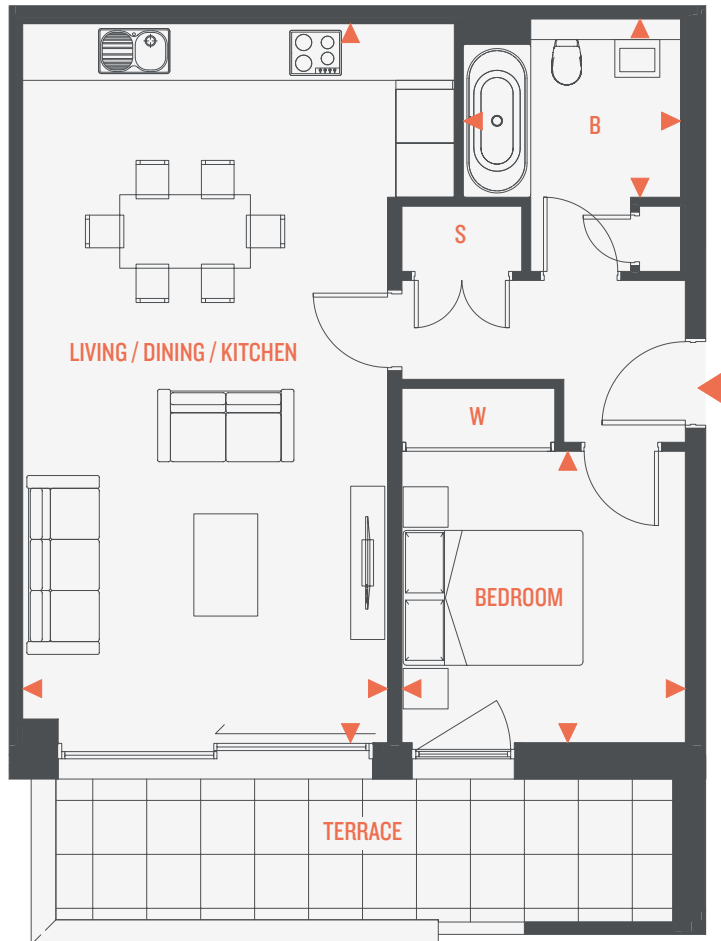

# APT. 26/I

One Bedroom | Ground Floor  
Total Area: 60m<sup>2</sup> (646ft<sup>2</sup>)

## LOCATION

## DIMENSIONS

LIVING / DINING / KITCHEN	4.06m x 8.00m	(13'4" x 26'3")
BEDROOM	3.10m x 3.19m	(10'2" x 10'5")
BATHROOM	2.42m x 1.98m	(7'11" x 6'6")

S	Storage	B	Bathroom
W	Wardrobe	ES	Ensuite
U	Utility	▶	Entrance