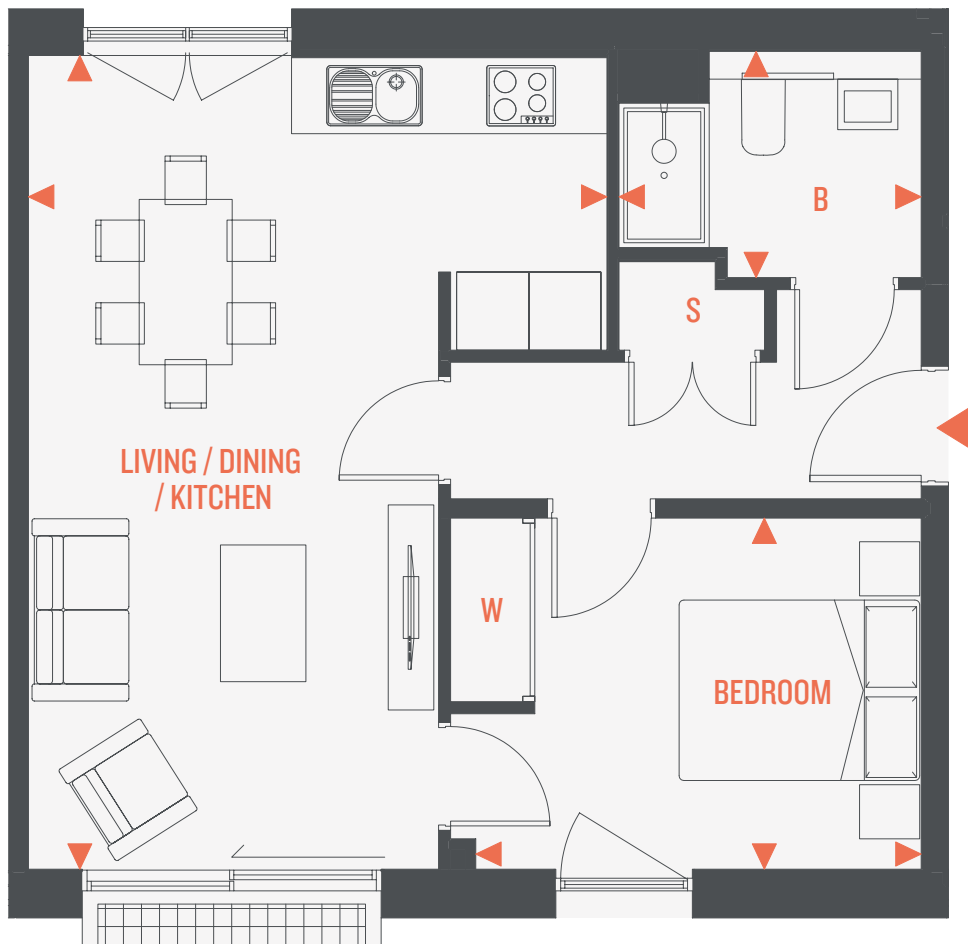

# APT. 26/7

One Bedroom | Second Floor  
Total Area: 50m<sup>2</sup> (538ft<sup>2</sup>)

## LOCATION

## DIMENSIONS

LIVING / DINING / KITCHEN	4.76m x 6.77m	(15'7" x 22'2")
BEDROOM	3.65m x 2.87m	(11'7" x 9'5")
BATHROOM	2.51m x 1.88m	(8'3" x 6'2")

S	Storage	B	Bathroom
W	Wardrobe	ES	Ensuite
U	Utility	▶	Entrance