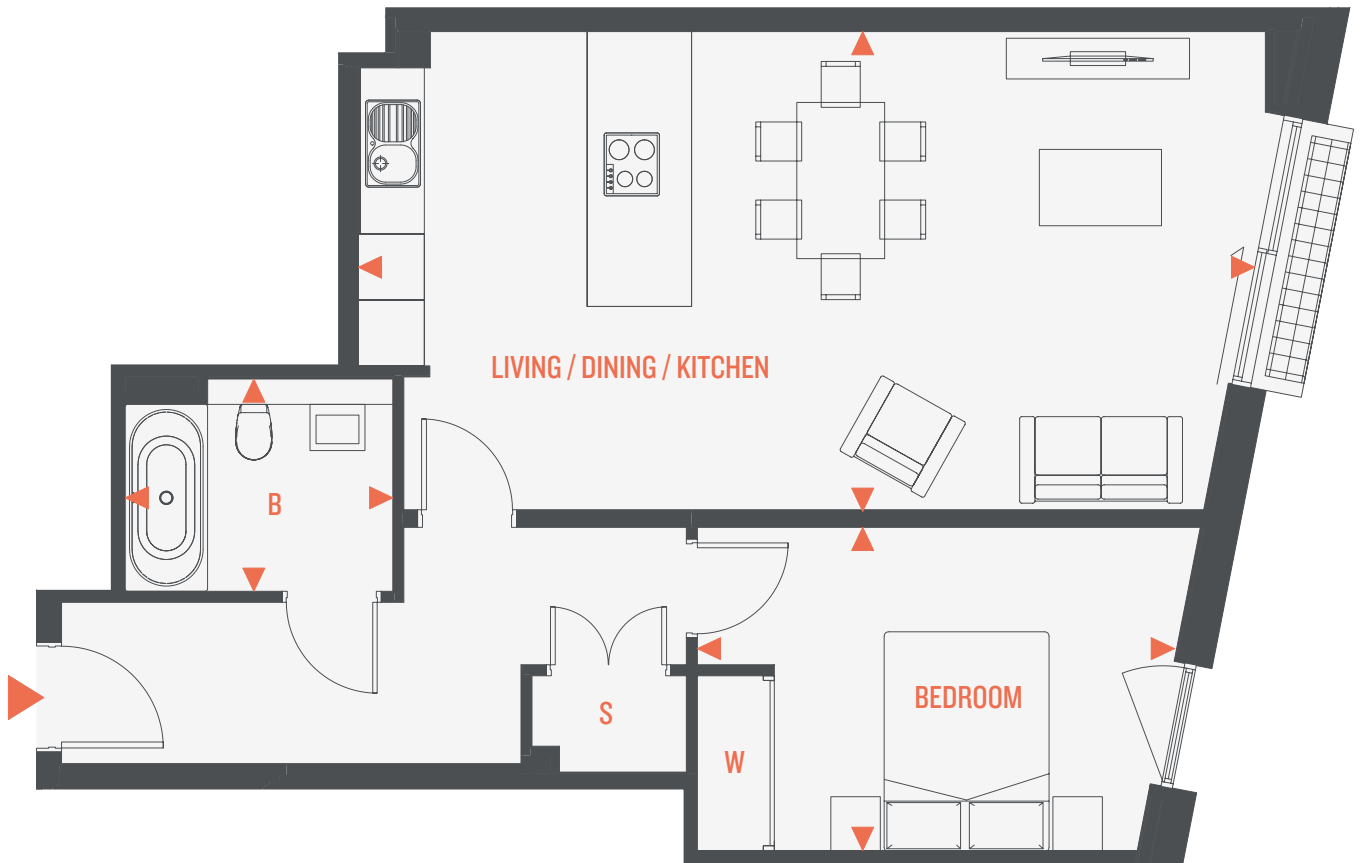

# APT. 26/8

One Bedroom | Third Floor  
Total Area: 64m<sup>2</sup> (689ft<sup>2</sup>)

## LOCATION

## DIMENSIONS

LIVING / DINING / KITCHEN	8.15m x 4.30m	(26'9" x 14'1")
BEDROOM	4.34m x 2.94m	(14'3" x 9'8")
BATHROOM	2.43m x 1.93m	(8'0" x 6'4")

S	Storage	B	Bathroom
W	Wardrobe	ES	Ensuite
U	Utility	▶	Entrance