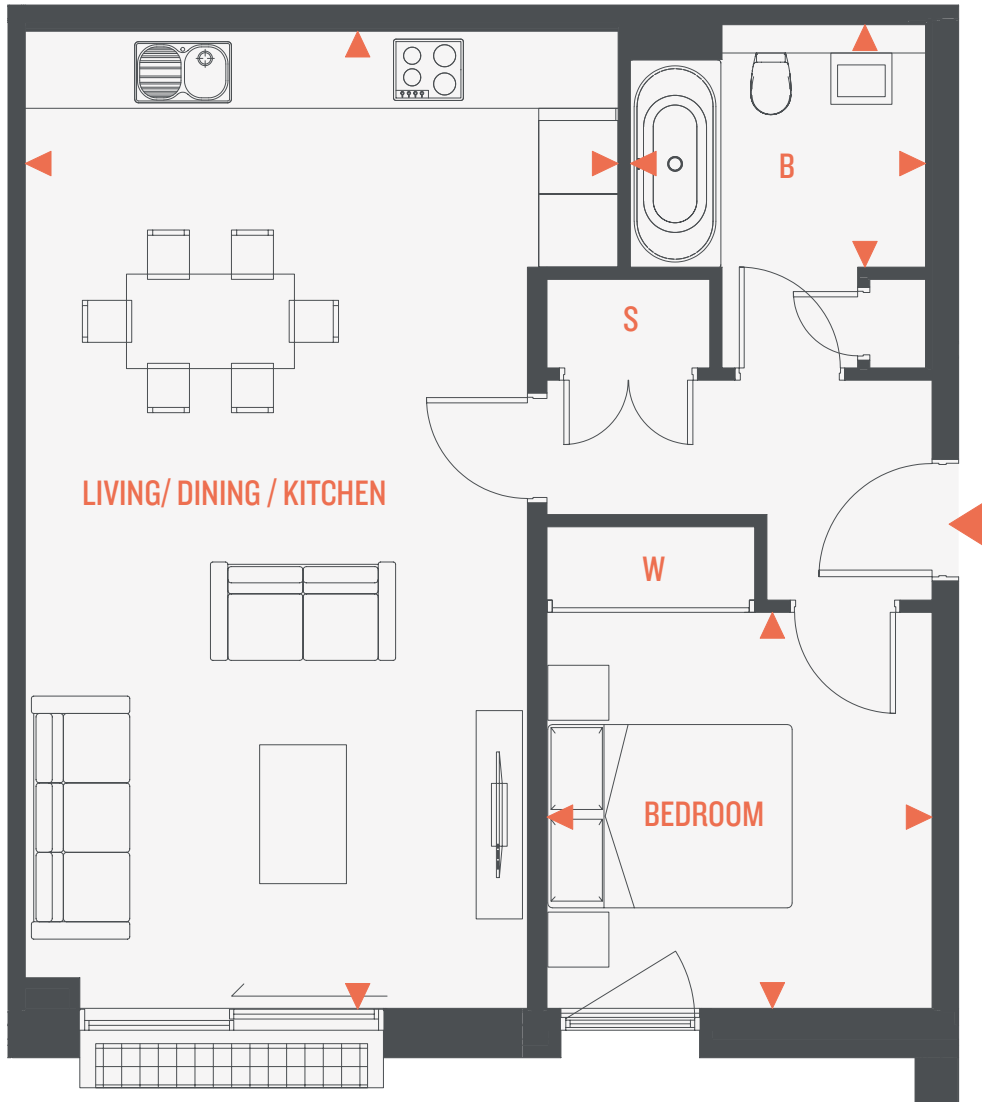

APT. 26/4

One Bedroom | First Floor
Total Area: 60m² (646ft²)

LOCATION

DIMENSIONS

LIVING / DINING / KITCHEN	4.80m x 8.00m	(15'9" x 26'3")
BEDROOM	3.10m x 3.19m	(10'2" x 10'5")
BATHROOM	2.42m x 1.98m	(7'11" x 6'6")

S	Storage	B	Bathroom
W	Wardrobe	ES	Ensuite
U	Utility	▶	Entrance