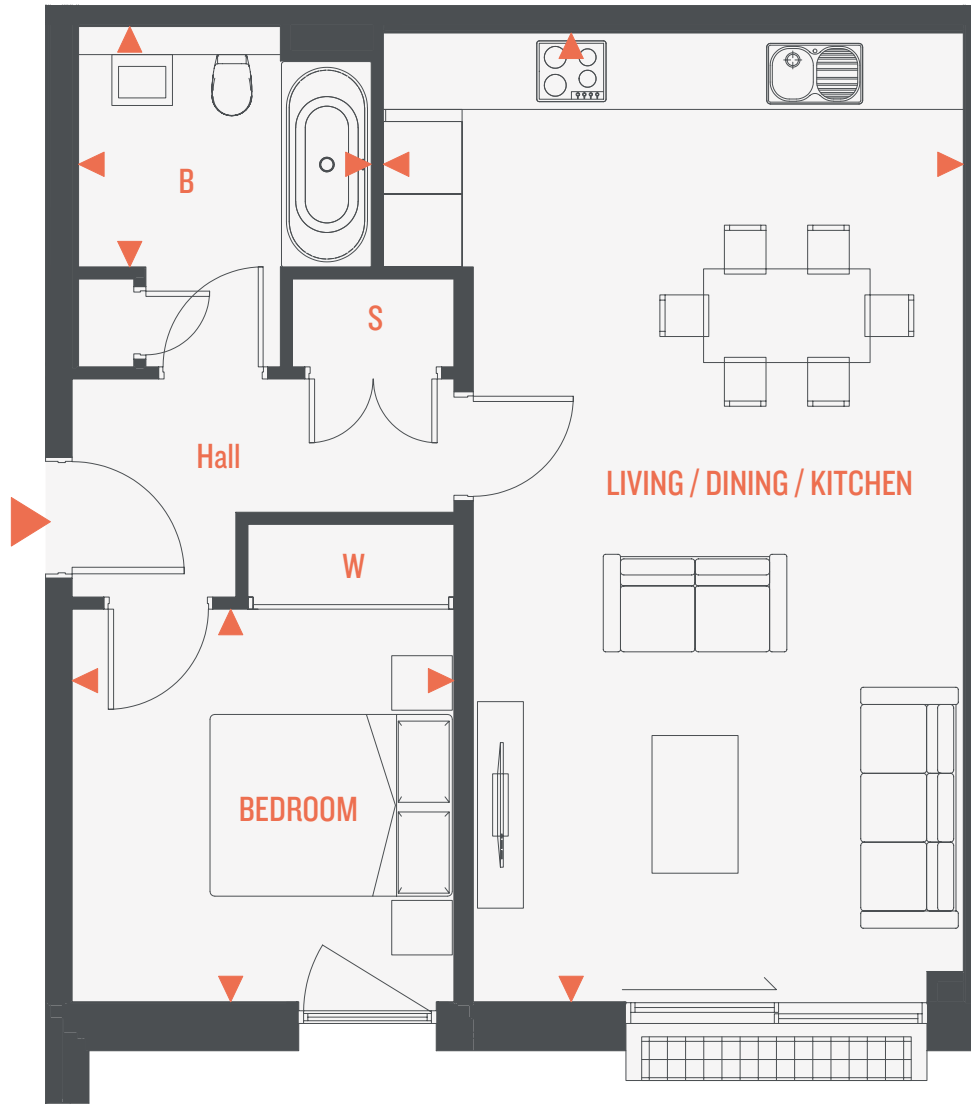

APT. 28/6

One Bedroom | First Floor
Total Area: 59m² (635ft²)

LOCATION

DIMENSIONS

LIVING / DINING / KITCHEN	4.79m x 8.00m	(15'8" x 26'3")
BEDROOM	3.10m x 3.19m	(10'2" x 10'5")
BATHROOM	2.42m x 1.98m	(7'11" x 6'6")

- S Storage
- W Wardrobe
- U Utility
- B Bathroom
- ES Ensuite
- ▶ Entrance