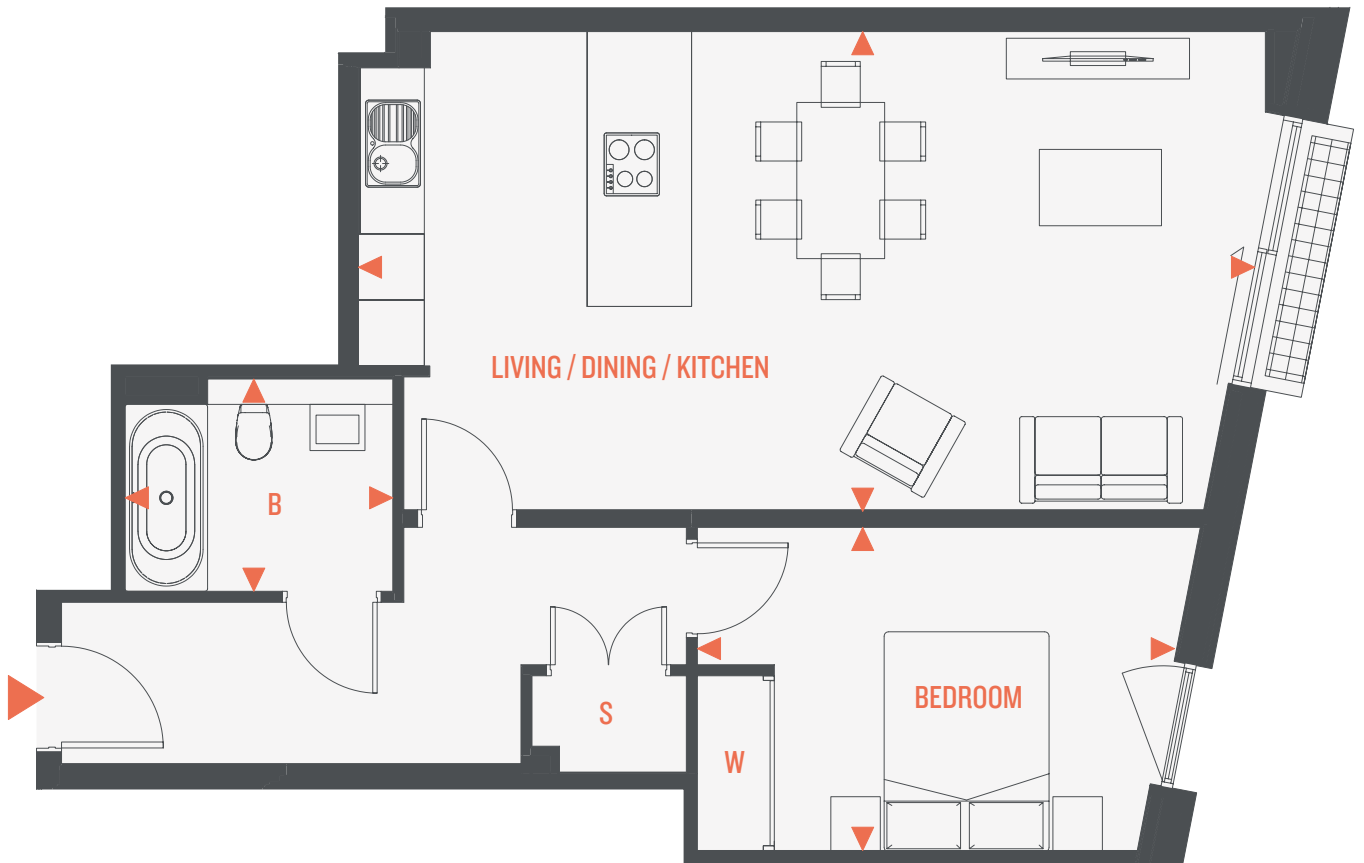

APT. 26/2

One Bedroom | First Floor
Total Area: 64m² (689ft²)

LOCATION

DIMENSIONS

LIVING / DINING / KITCHEN	8.15m x 4.30m	(26'9" x 14'1")
BEDROOM	4.34m x 2.94m	(14'3" x 9'8")
BATHROOM	2.43m x 1.93m	(8'0" x 6'4")

- S Storage
- W Wardrobe
- U Utility
- B Bathroom
- ES Ensuite
- ▶ Entrance